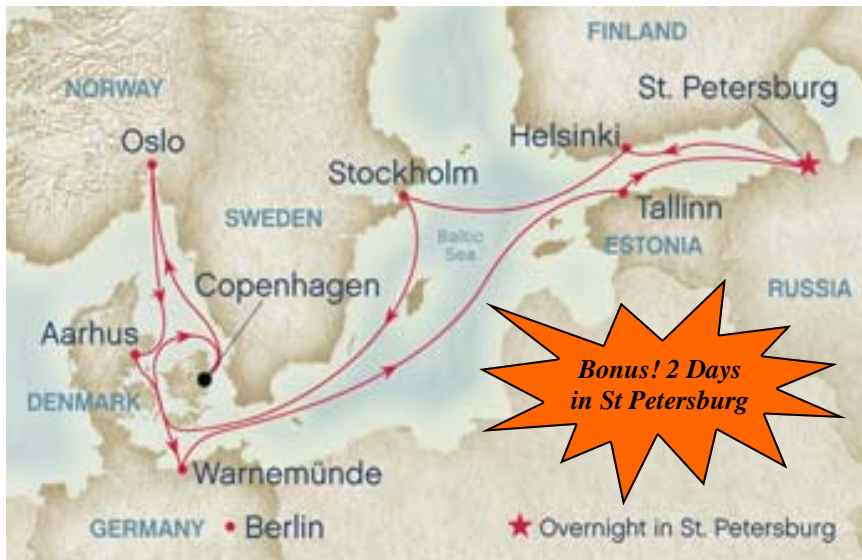

SCANDINAVIA & RUSSIA Cruise the Baltic with Emerald Princess

14 Nights Fly/Cruise/Land Special

From NZD \$6,055 per person

Departure Dates:

June 14, 25, July 6, 17, 28 & August 30, 2012

Package Includes:

- Return economy class airfares with Singapore Airlines
Auckland - Singapore - Copenhagen - Singapore - Auckland
- 11 Night Cruise onboard Emerald Princess Copenhagen Return
- 3 Nights post-cruise accommodation in Copenhagen
- All main meals & entertainment on the cruise
- Port & Handling charges on the cruise
- Government Taxes on the cruise
- Airline taxes, fuel surcharges, levies (subject to change)